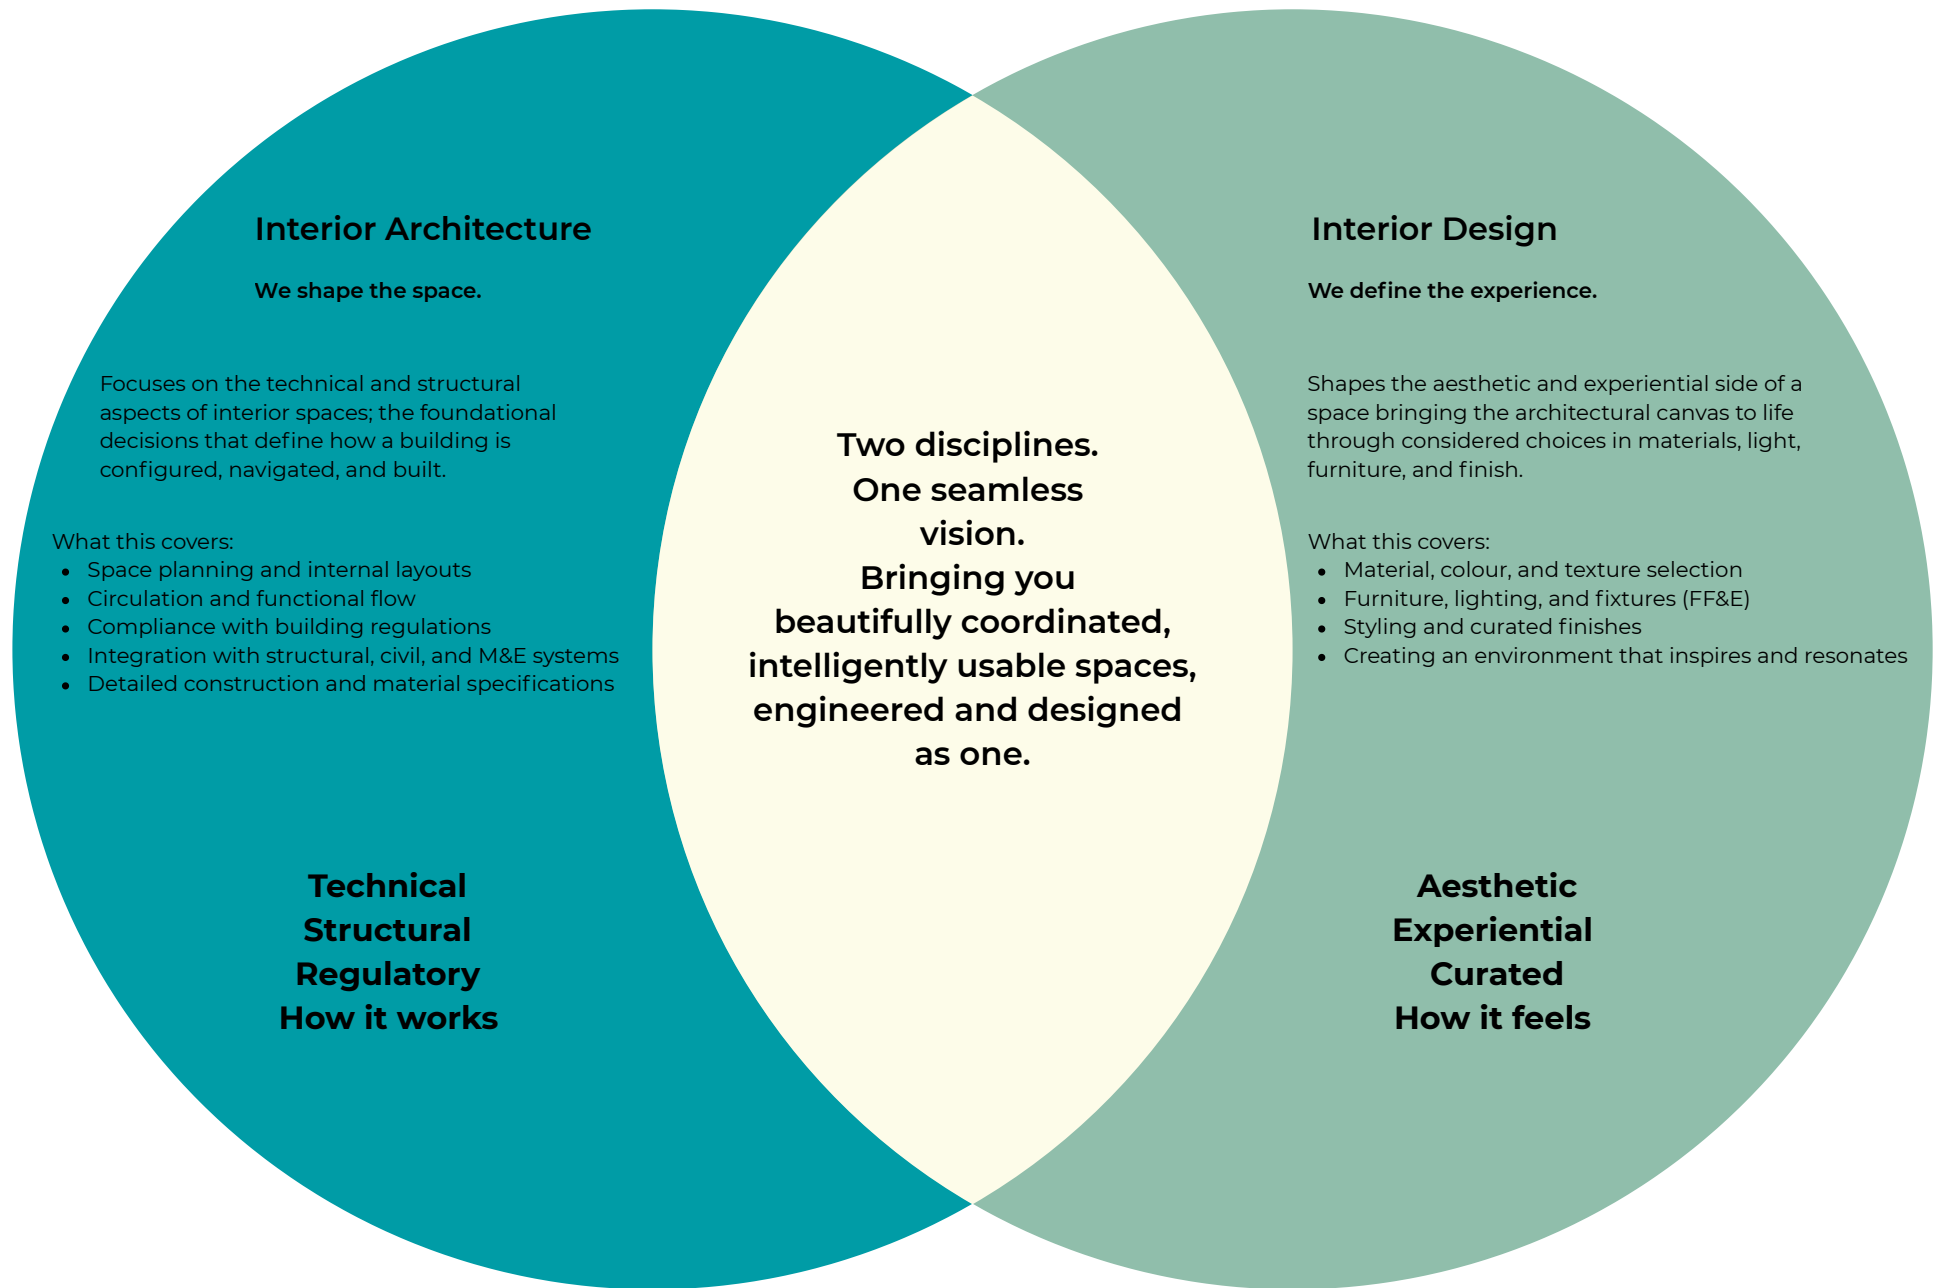

Understanding the difference between Interior Architecture and Interior Design and how they function together, changes everything.